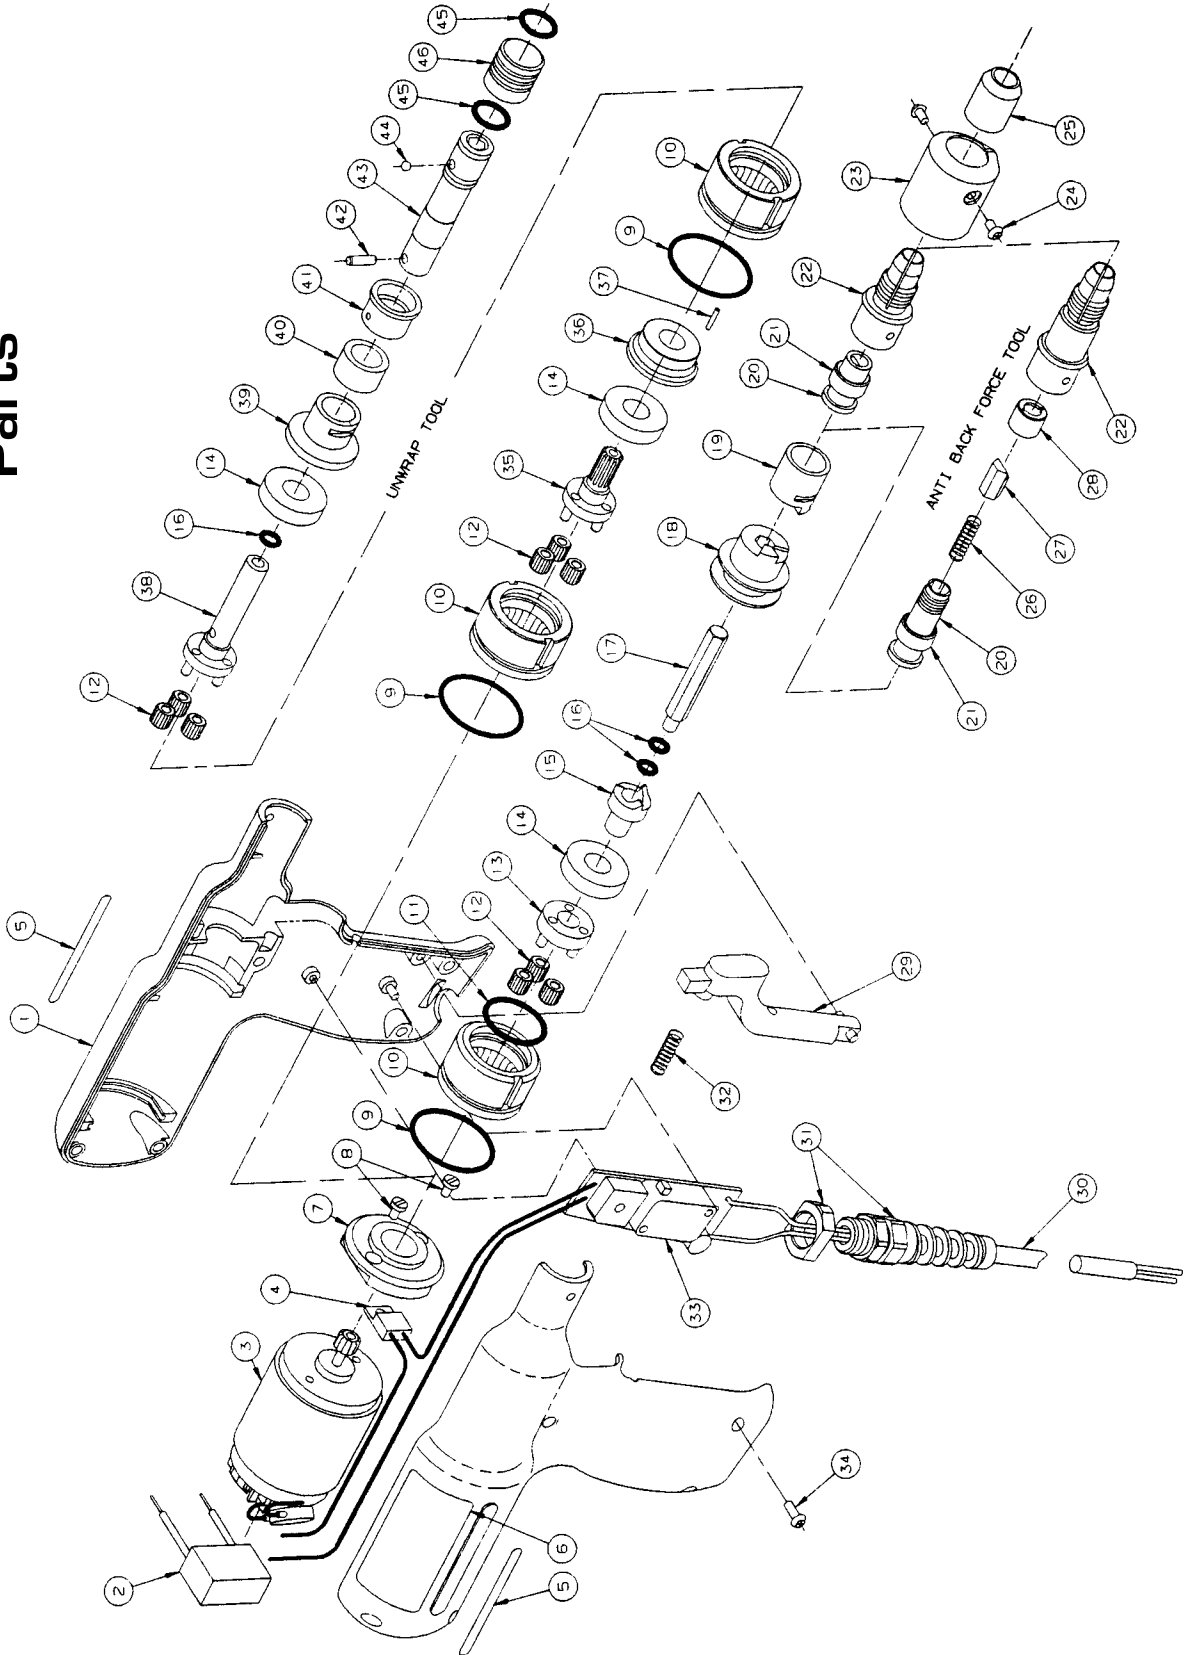

## 6311 Series Electric Wire Wrap Tool Parts

<b>Item No.</b>	<b>Description</b>	<b>Qty. Part No.</b>
16	O-Ring Model 6311, 6312 Model 6314	2 16114 1 16114
17	Spindle Model 6311, 6312	1 9971541
18	Clutch Slide Model 6311, 6312	1 9971540
19	Index Dog Model 6311, 6312	1 9971595
20	Driver/Body Assembly Model 6311 Model 6312	1 9971543 1 9971528
21	Bushing Model 6311, 6312	1 9971542
22	Sleeve Holder Model 6311 Model 6312	1 9961550 1 9961504
23	Support Sleeve Model 6311, 6312, 6314	1 9961551
24	Screw Model 6311, 6312 Model 6314	2 9961629 2 9962528
25	Sleeve Nut Model 6311, 6312	1 9961547
26	Anti-backforce Spring Model 6312	1 9966361
27	Insert Model 6312	1 9971524
28	Nut Model 6312	1 9971523
29	Trigger Model 6311, 6312 Model 6314	1 9971569 1 9962524
30	Power Cord Model 6311, 6312, 6314	1 27072
31	Strain/Bend Relief Model 6311, 6312, 6314	1 9963336
32	Trigger Spring Model 6311, 6312, 6314	1 9971568
33	Printed Circuit Board Assembly Model 6311, 6312, 6314	1 9966840

<b>Item No.</b>	<b>Description</b>	<b>Qty. Part No.</b>
34	Housing Screws Model 6311, 6312, 6314	5 9961534
35	Killer Gear Pin Assembly Model 6314	1 9905626
36	Gear Coupling Model 6314	1 9962515
37	F Groove Pin Model 6314	1 9971555
38	Killer Pin/Spindle Assembly Model 6314	1 9905627
39	Bearing Adapter Model 6314	1 9962518
40	Bearing Sleeve Model 6314	1 9962526
41	Housing Union Model 6314	1 9962519
42	Roll Pin Model 6314	1 9961545
43	Output Spindle Model 6314	1 9962521
44	.125 Diameter Ball Model 6314	1 9926353
45	O-Ring Model 6314	2 16102
46	Spindle Sleeve Model 6314	1 9962522