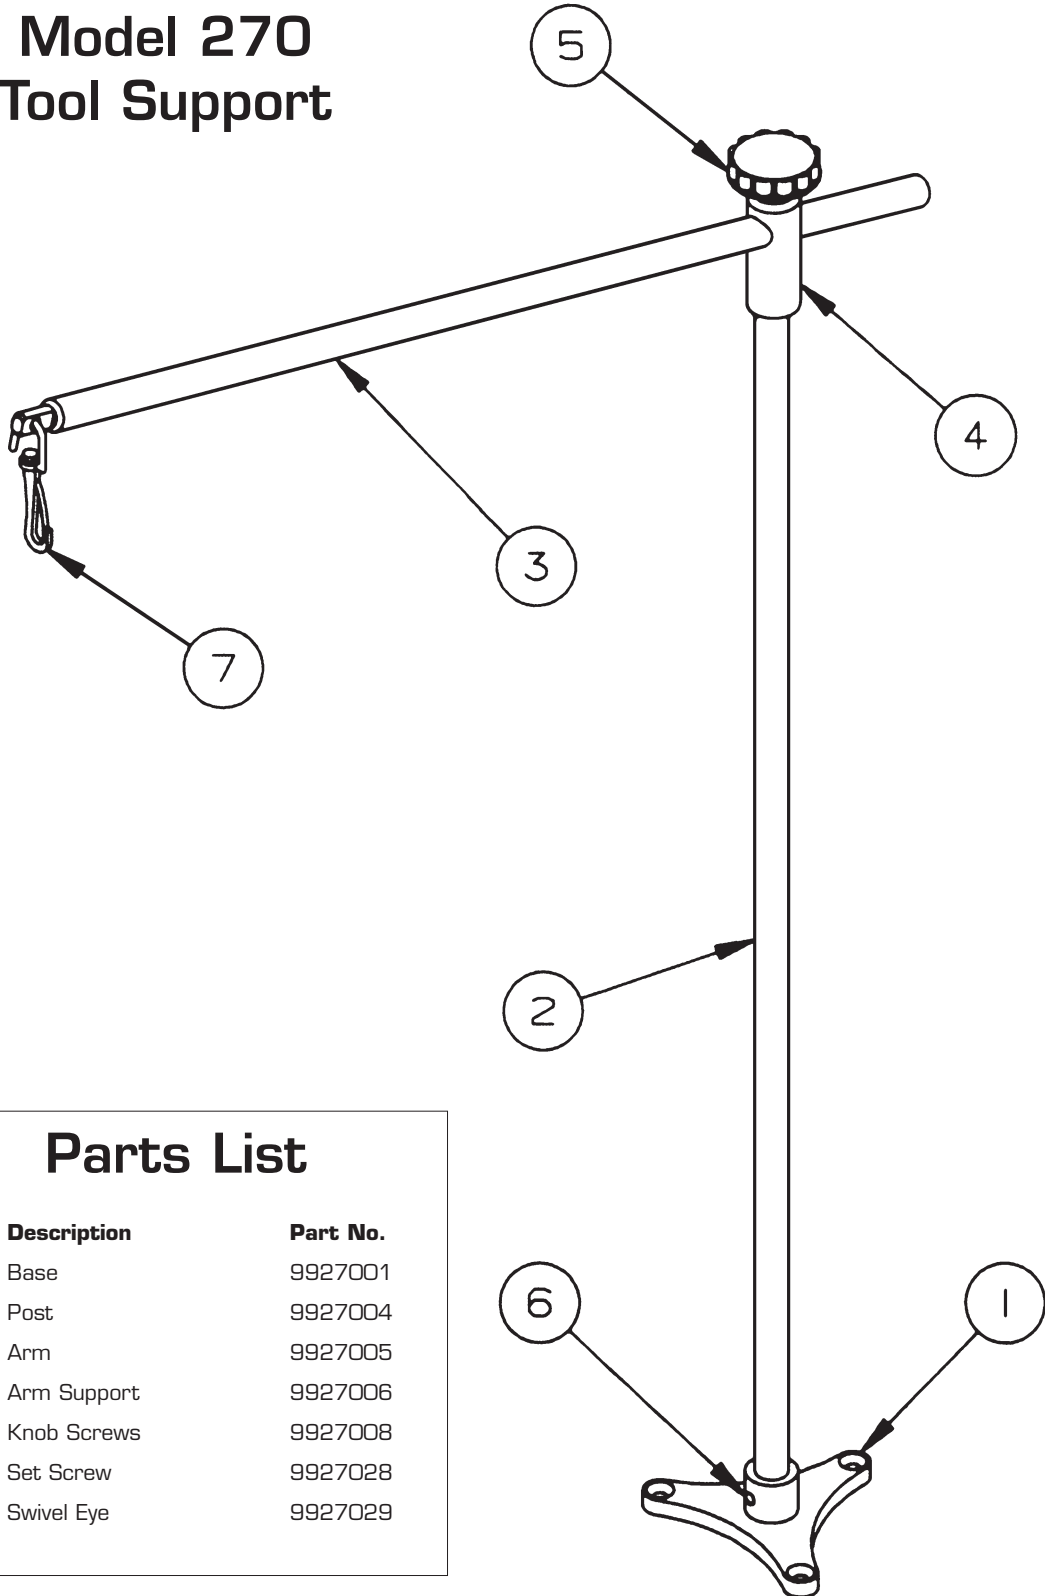

## Model 270 Tool Support

### Parts List

Item No.	Description	Part No.
1	Base	9927001
2	Post	9927004
3	Arm	9927005
4	Arm Support	9927006
5	Knob Screws	9927008
6	Set Screw	9927028
7	Swivel Eye	9927029